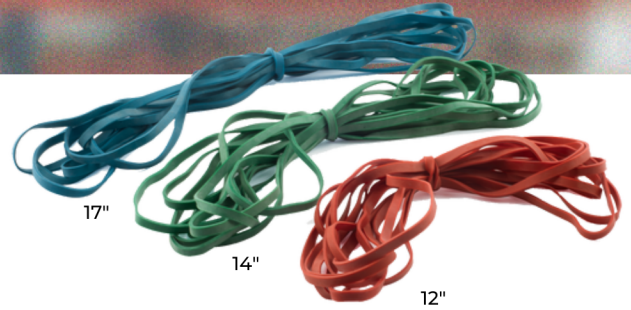

SUPERSIZE BANDS™

Supersize Bands™ are designed to meet or exceed the unique application needs of the industrial market. They are trusted by professionals for unsurpassed quality and performance.

**Hold down
box flaps**

**Secure
large trash
can liners**

**Bundle
boxes**

SUPERSIZE BANDS™

A super-sized job calls for a super-sized band. These 12" red, 14" green, and 17" x 1/4" blue bands come in a resealable poly bag and are recommended for: